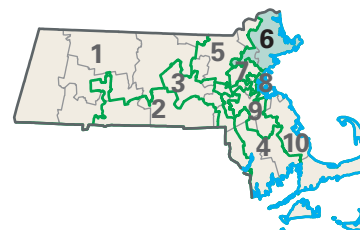

Congressional District 6

nationalatlas.gov™

6 Congressional District

Essex County

Massachusetts (10 Districts)