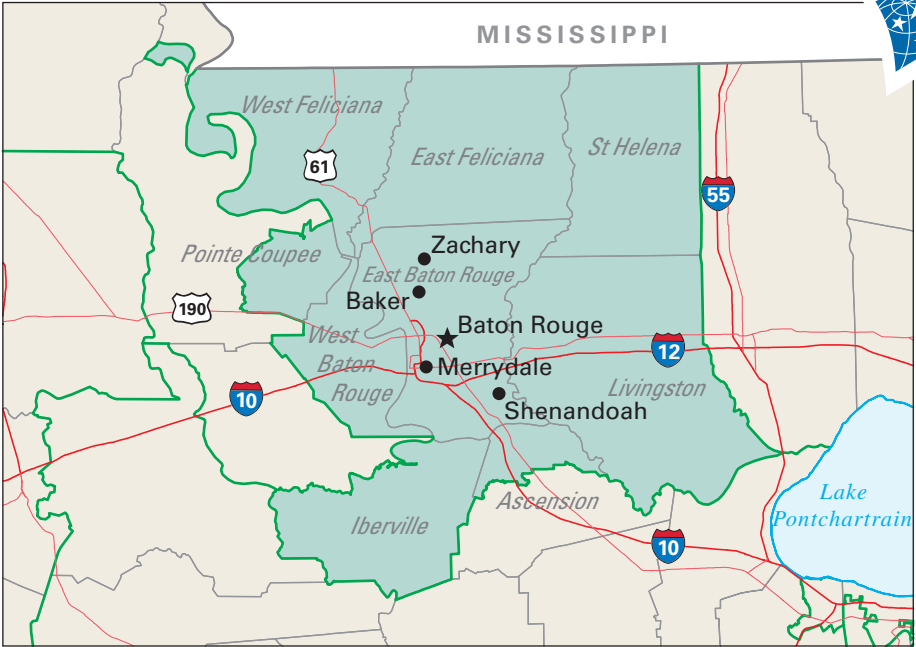

Congressional District 6

6 Congressional District

Livingston Parish

Louisiana (7 Districts)