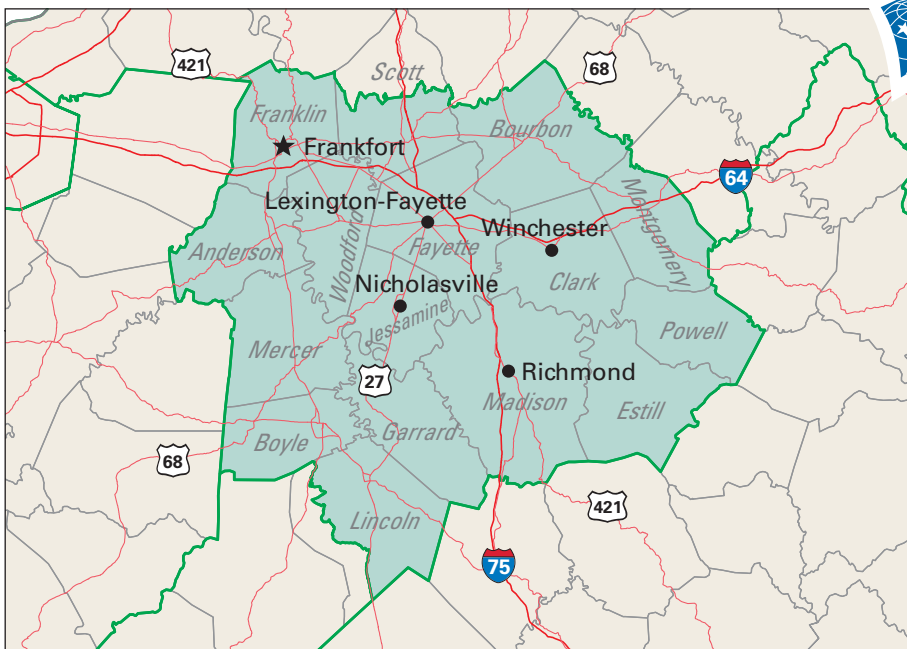

Congressional District 6

nationalatlas.gov™

6 Congressional District

Clark County

Kentucky (6 Districts)