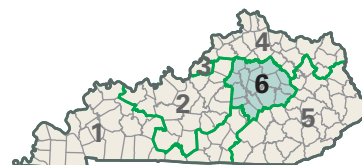

Congressional District 6

nationalatlas.gov™

6 Congressional District

Clark County

Kentucky (6 Districts)