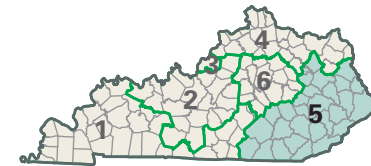

Congressional District 5

- 5** Congressional District
- Wolfe* County

Kentucky (6 Districts)