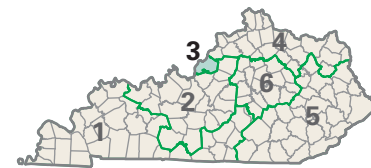

Congressional District 3

nationalatlas.gov™

3 Congressional District

Jefferson County

Kentucky (6 Districts)