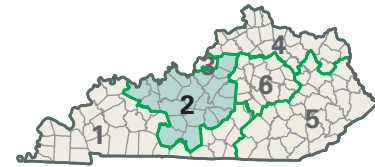

Congressional District 2

2 Congressional District
Grayson County

Kentucky (6 Districts)