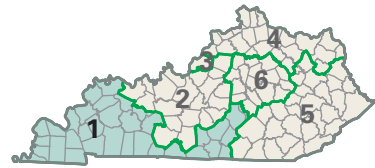

Congressional District 1

- 1** Congressional District
- Lyon* County

Kentucky (6 Districts)