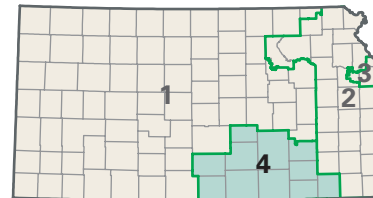

Congressional District 4

nationalatlas.gov™

- 4** Congressional District
- Elk* County

Kansas (4 Districts)