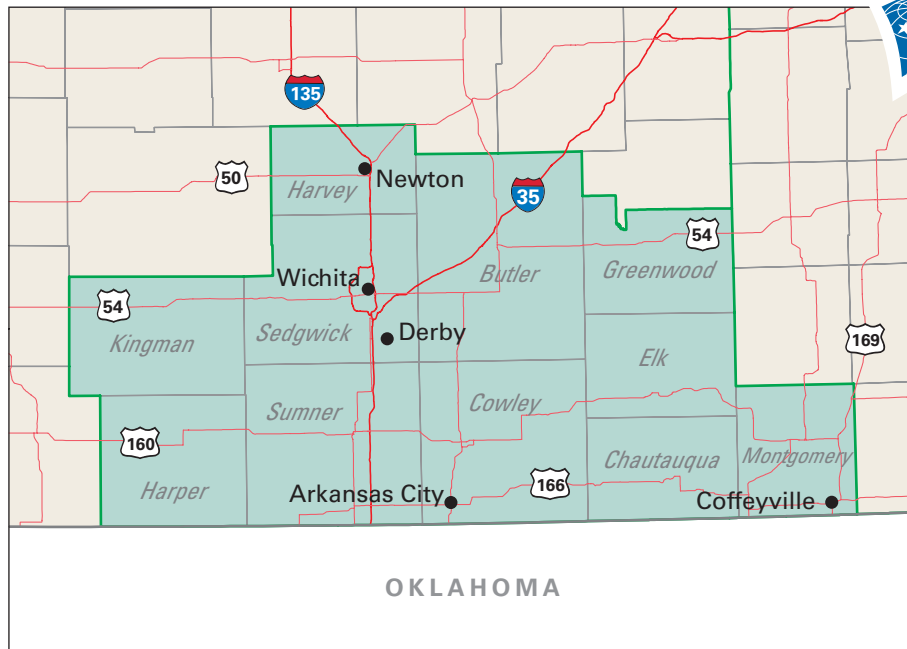

Congressional District 4

nationalatlas.gov™

- 4** Congressional District
- Elk* County

Kansas (4 Districts)