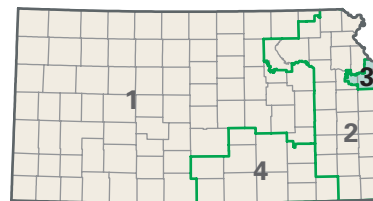

Congressional District 3

3 Congressional District

Johnson County

Kansas (4 Districts)

MISSOURI