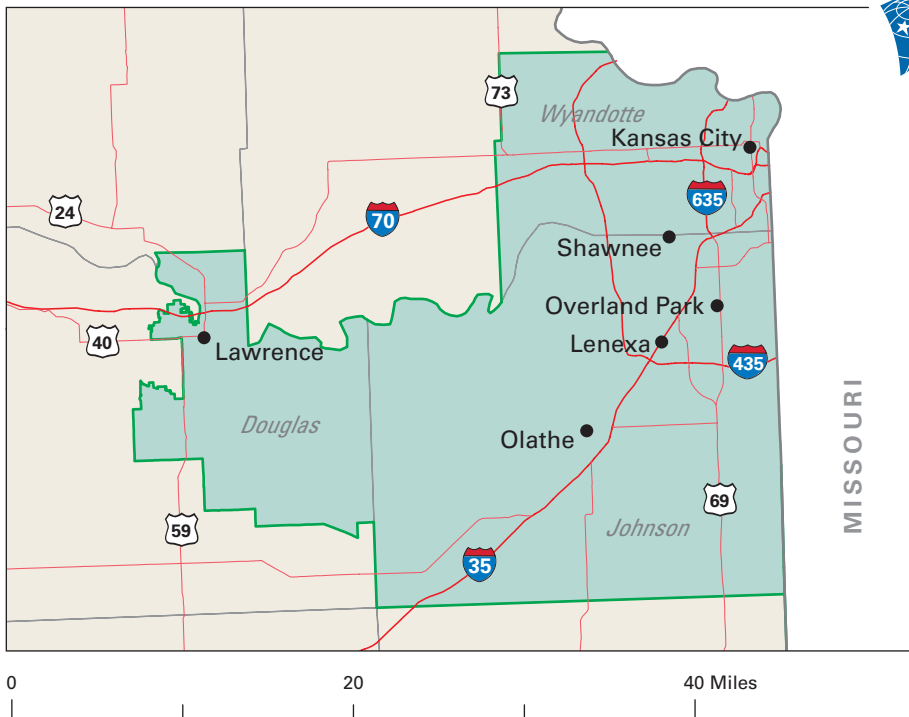

Congressional District 3

3 Congressional District

Johnson County

Kansas (4 Districts)

MISSOURI