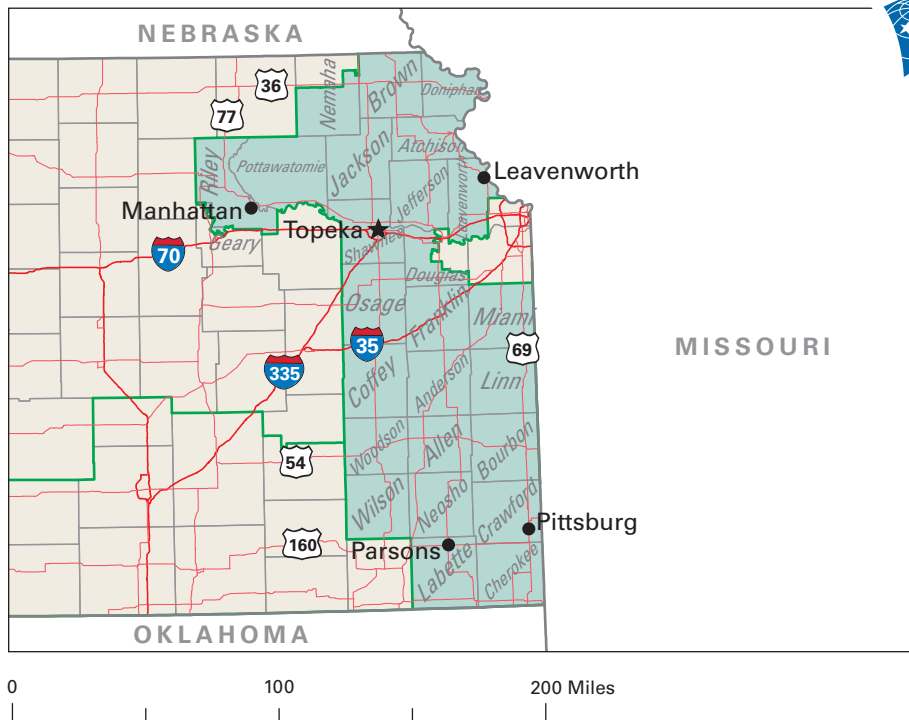

# Congressional District 2

- 2** Congressional District
- Linn County

*Kansas (4 Districts)*