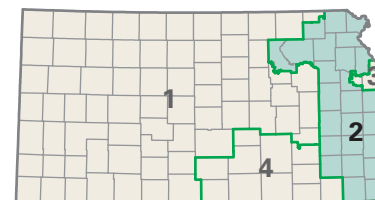

# Congressional District 2

- 2** Congressional District
- Linn County

*Kansas (4 Districts)*