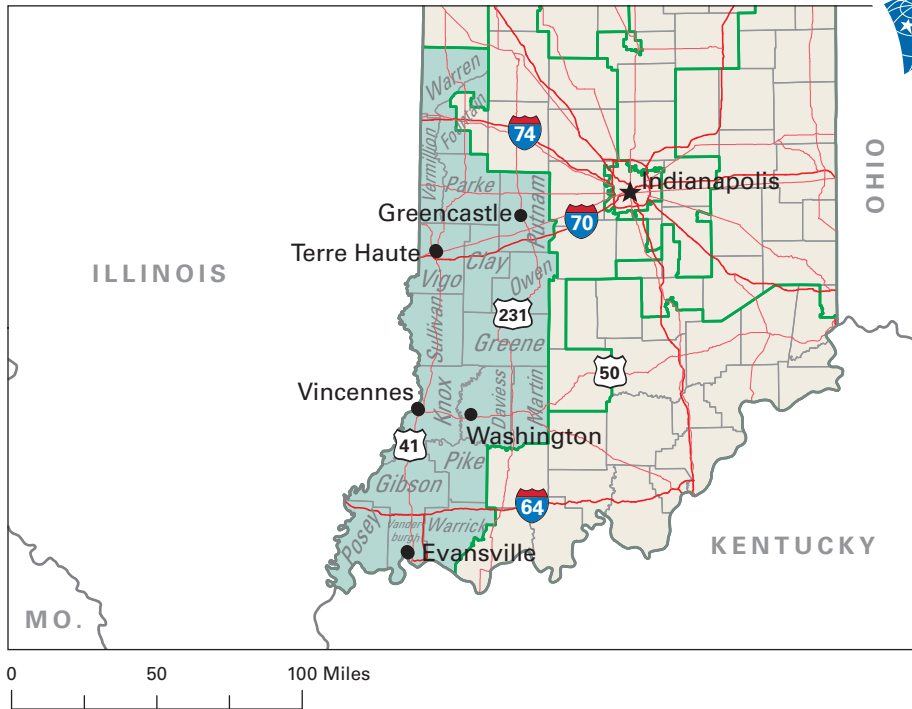

Congressional District 8

8 Congressional District
Sullivan County

Indiana (9 Districts)