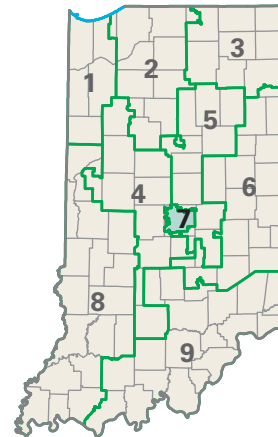

Congressional District 7

nationalatlas.gov™

7 Congressional District

Marion County

Indiana (7 Districts)