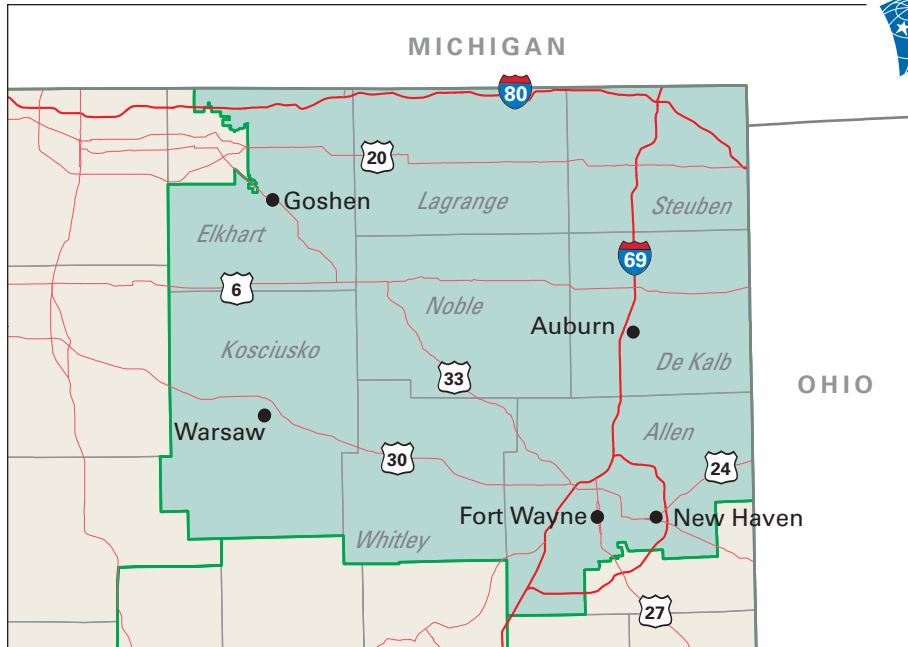

Congressional District 3

3 Congressional District

Noble County

Indiana (9 Districts)