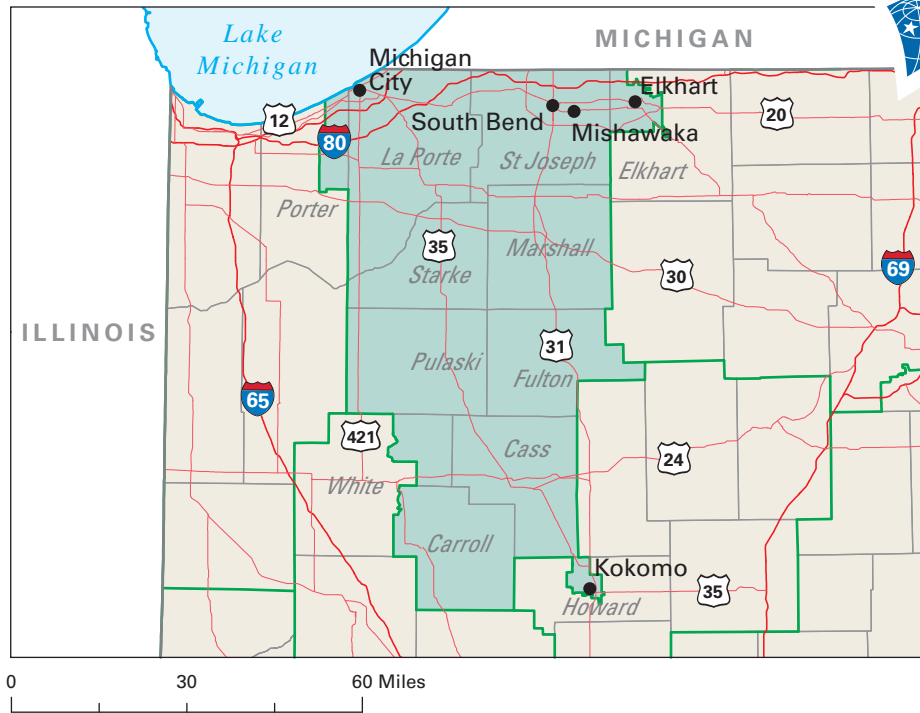

Congressional District 2

2 Congressional District
La Porte County

Indiana (9 Districts)