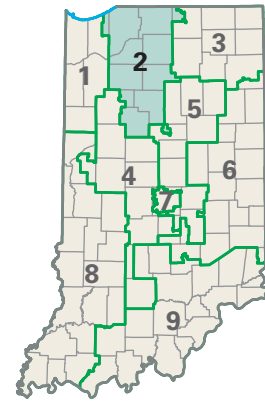

Congressional District 2

2 Congressional District
La Porte County

Indiana (9 Districts)