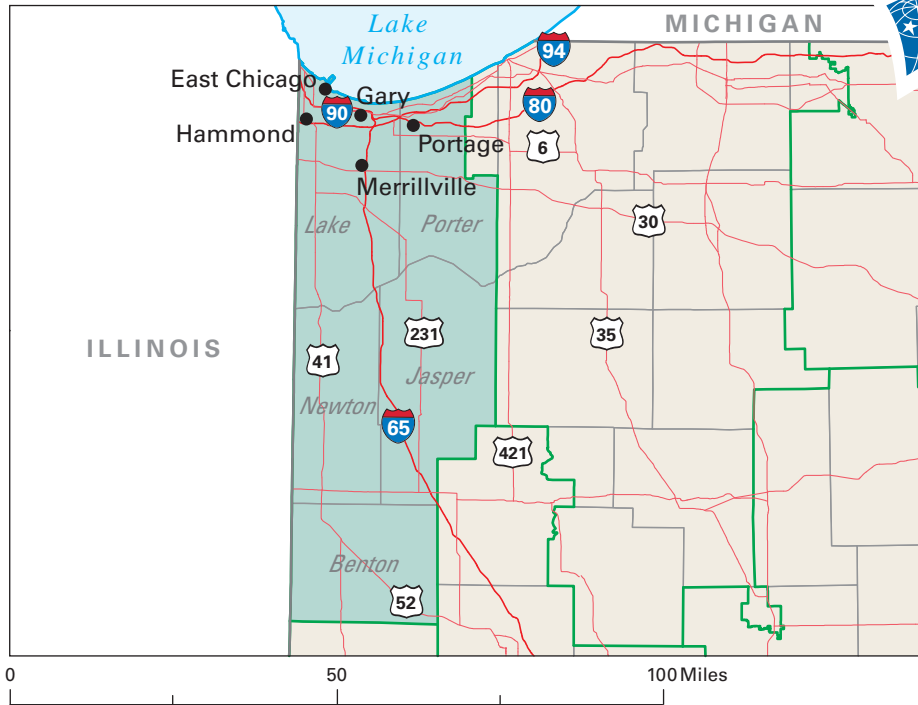

Congressional District 1

nationalatlas.gov

1 Congressional District
Jasper County

Indiana (9 Districts)