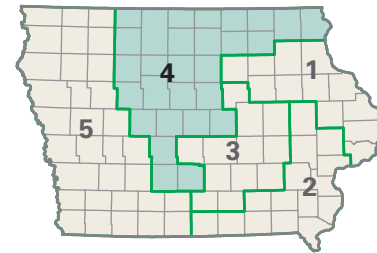

Congressional District 4

4 Congressional District
Boone County

Iowa (5 Districts)