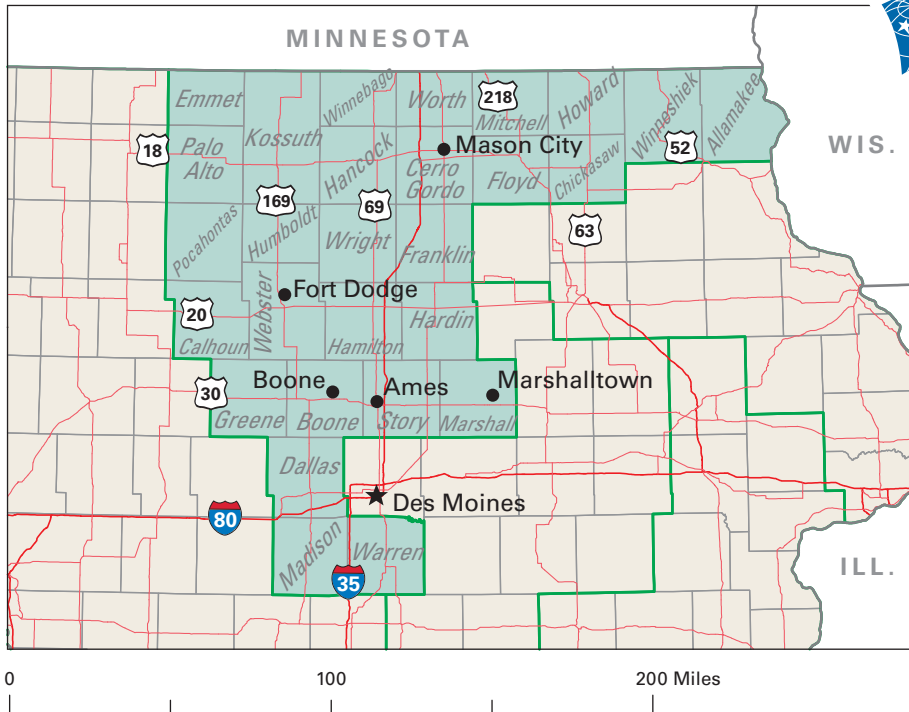

Congressional District 4

4 Congressional District
Boone County

Iowa (5 Districts)