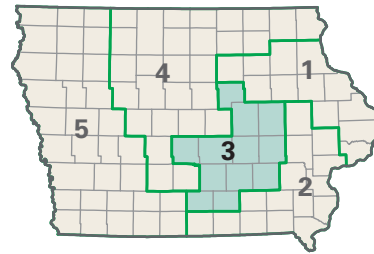

# Congressional District 3

nationalatlas.gov™

- 3** Congressional District
- Polk* County

*Iowa (5 Districts)*