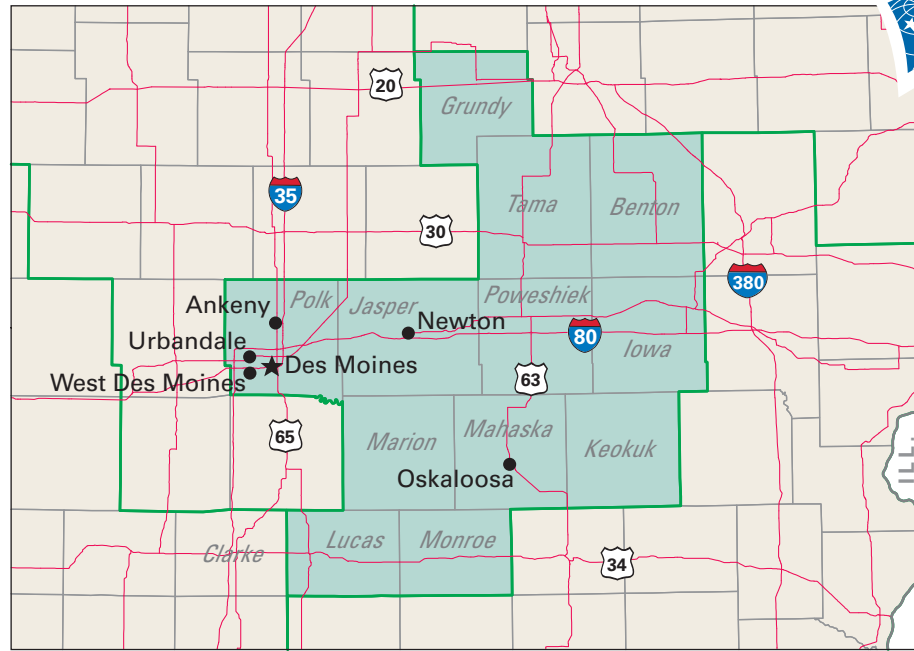

# Congressional District 3

nationalatlas.gov™

- 3** Congressional District
- Polk* County

*Iowa (5 Districts)*