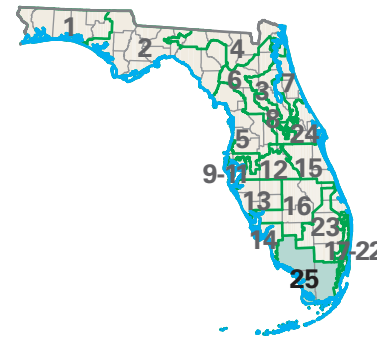

# Congressional District 25

nationalatlas.gov™

- 25** Congressional District
- Collier* County

Florida (25 Districts)