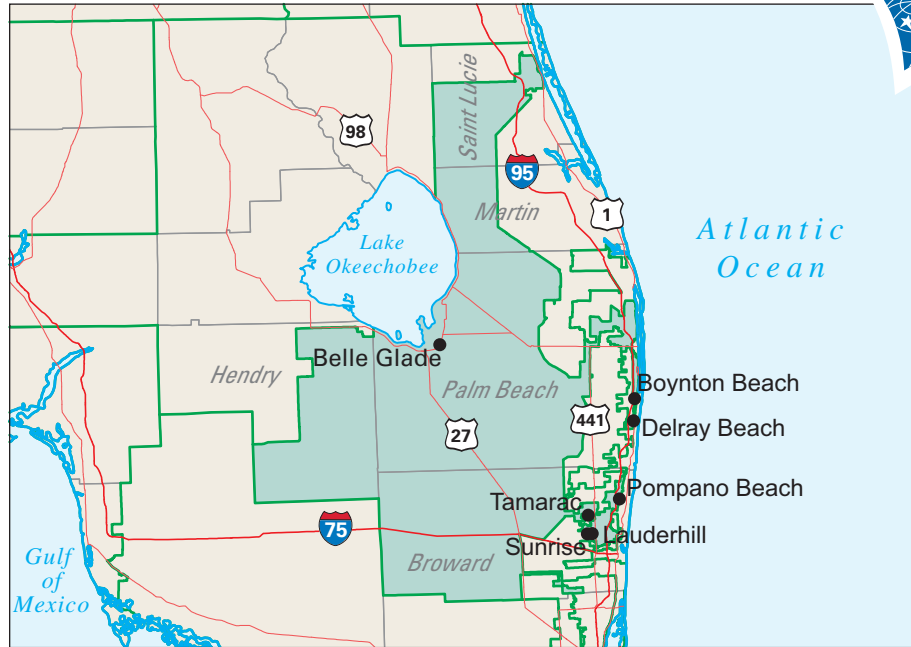

Congressional District 23

23 Congressional District

Martin County

Florida (25 Districts)