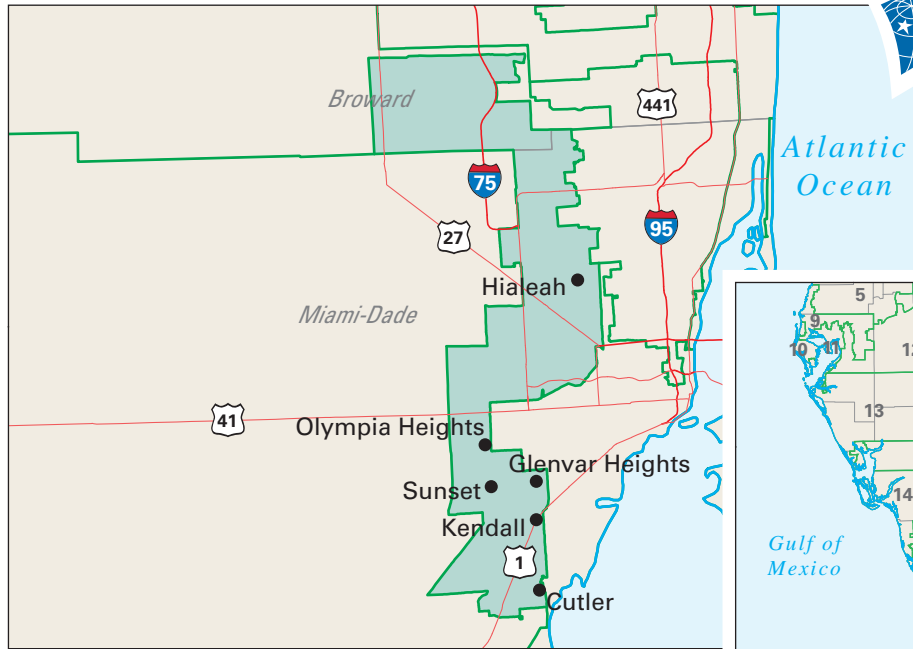

# Congressional District 21

**21** Congressional District  
Miami-Dade County

Florida (25 Districts)