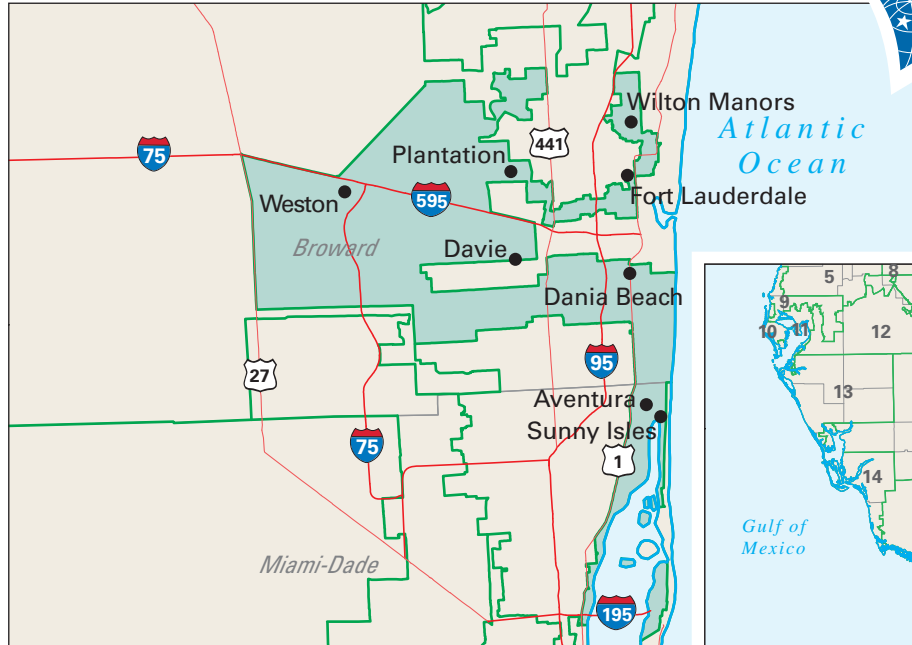

Congressional District 20

20 Congressional District
Broward County