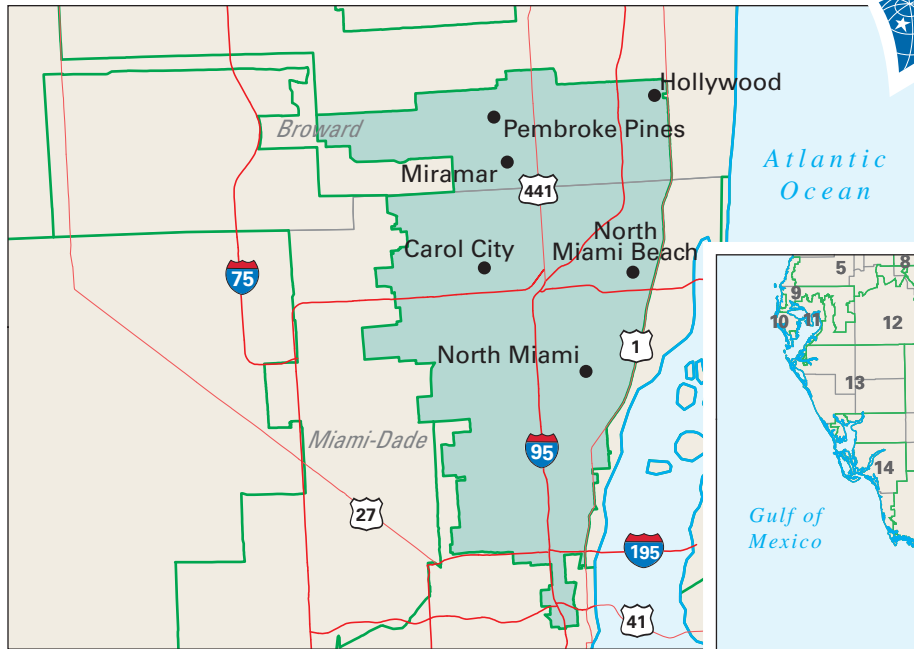

Congressional District 17

nationalatlas.gov™

17 Congressional District
Broward County

Florida (25 Districts)