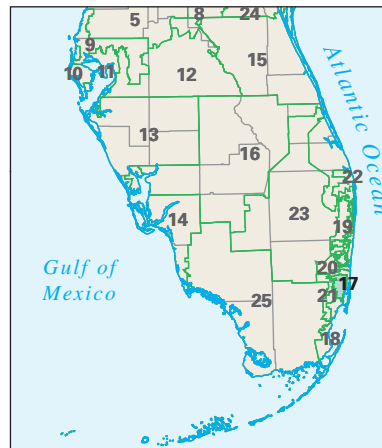

Congressional District 17

nationalatlas.gov™

17 Congressional District
Broward County

Florida (25 Districts)