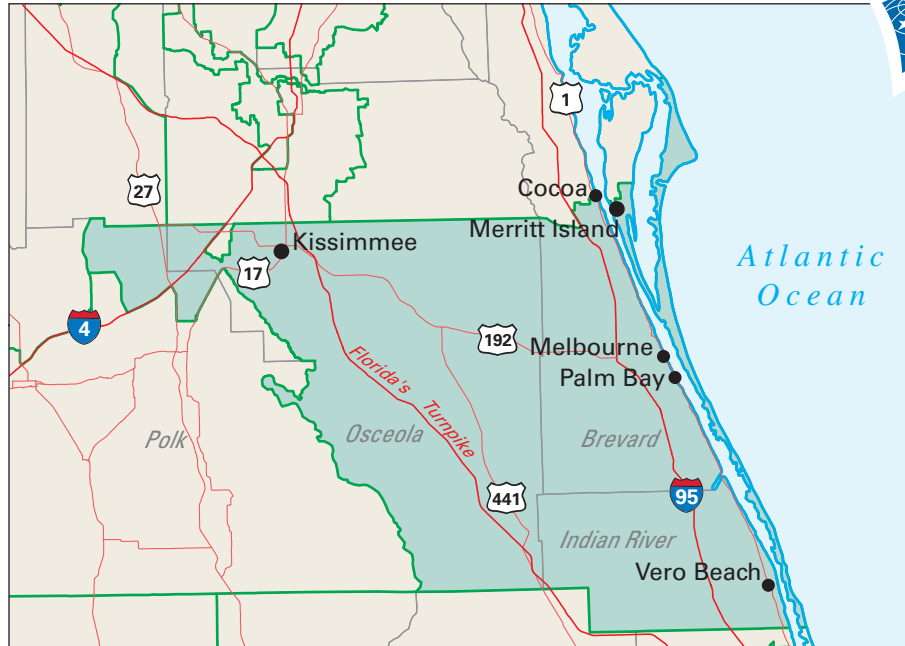

Congressional District 15

0 20 40 Miles

15 Congressional District
Brevard County

Florida (25 Districts)