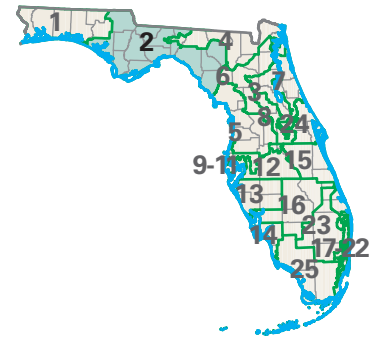

Congressional District 2

- 2** Congressional District
- Gulf* County

Florida (25 Districts)