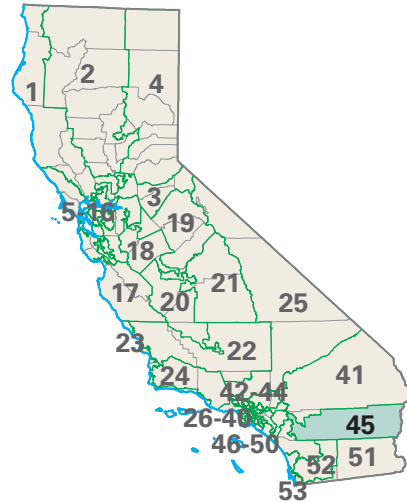

# Congressional District 45

nationalatlas.gov™

0 50 100 Miles

45 Congressional District

Riverside County

California (53 Districts)