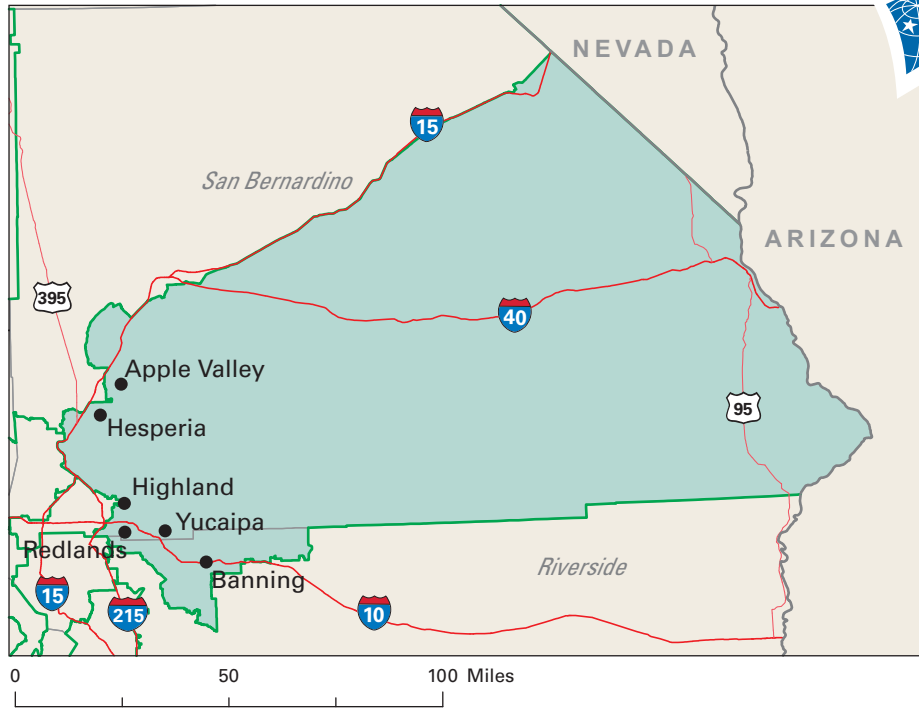

Congressional District 41

nationalatlas.gov™

41 Congressional District

Riverside County

California (53 Districts)