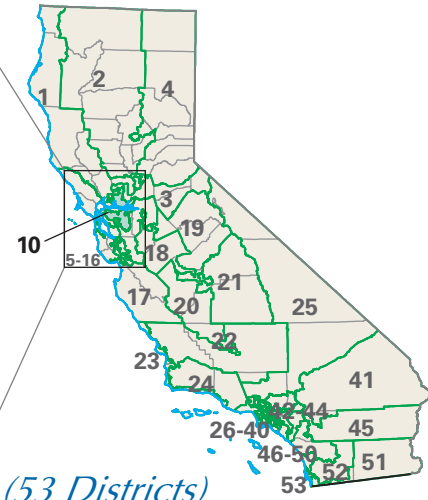

Congressional District 10

nationalatlas.gov™

10 Congressional District
Solano County

California (53 Districts)