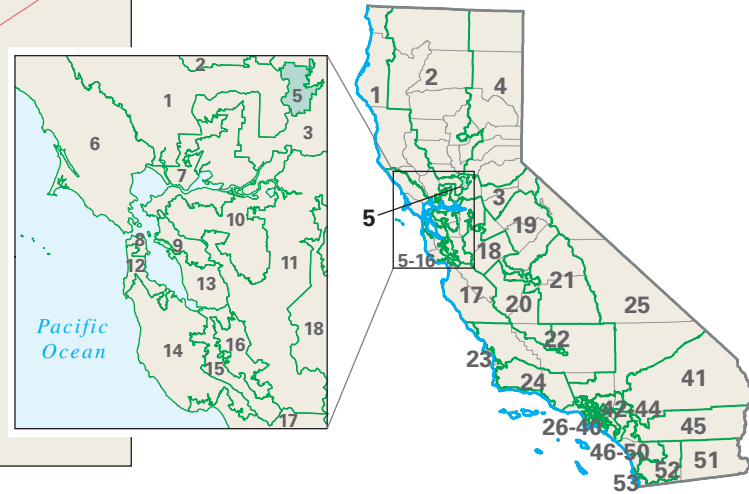

Congressional District 5

nationalatlas.gov™

5 Congressional District

Sacramento County

0 10 20 Miles

California (53 Districts)