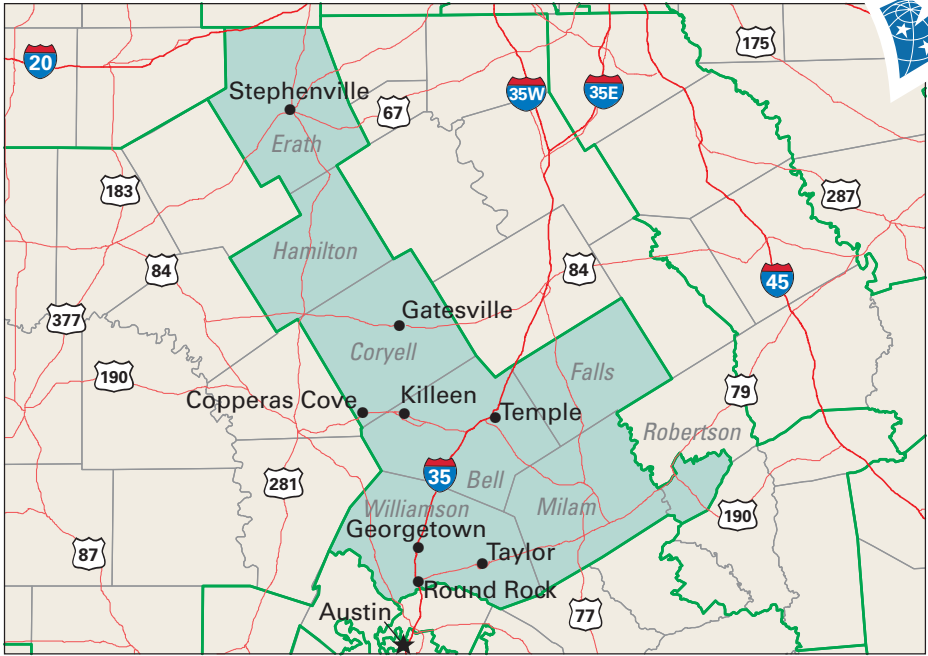

Congressional District 31

31 Congressional District
Bell County

Texas (32 Districts)