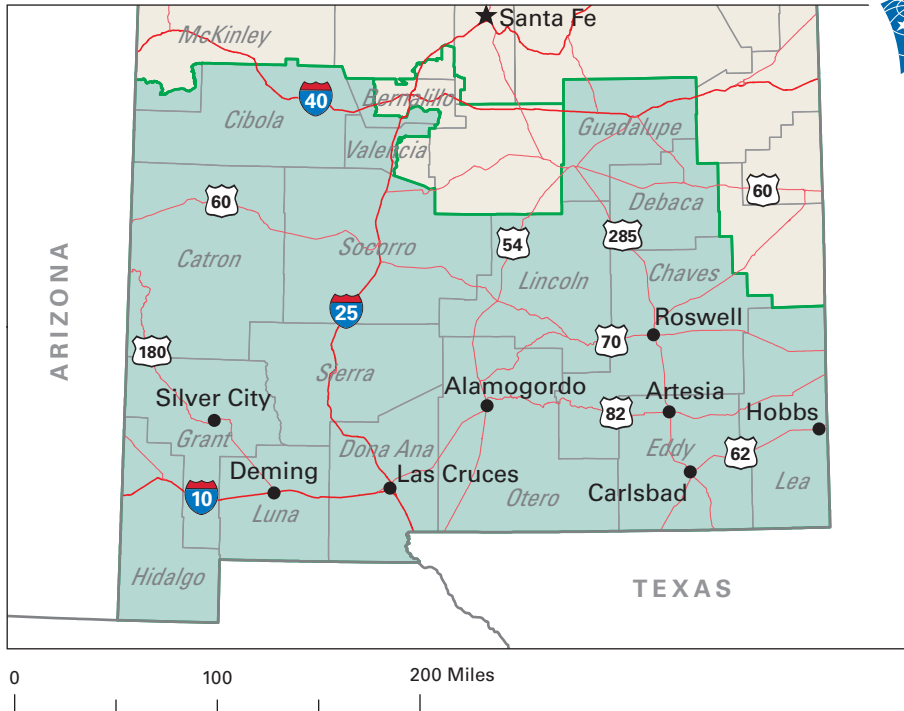

## Congressional District 2

- 2** Congressional District
- Otero* County

*New Mexico (3 Districts)*