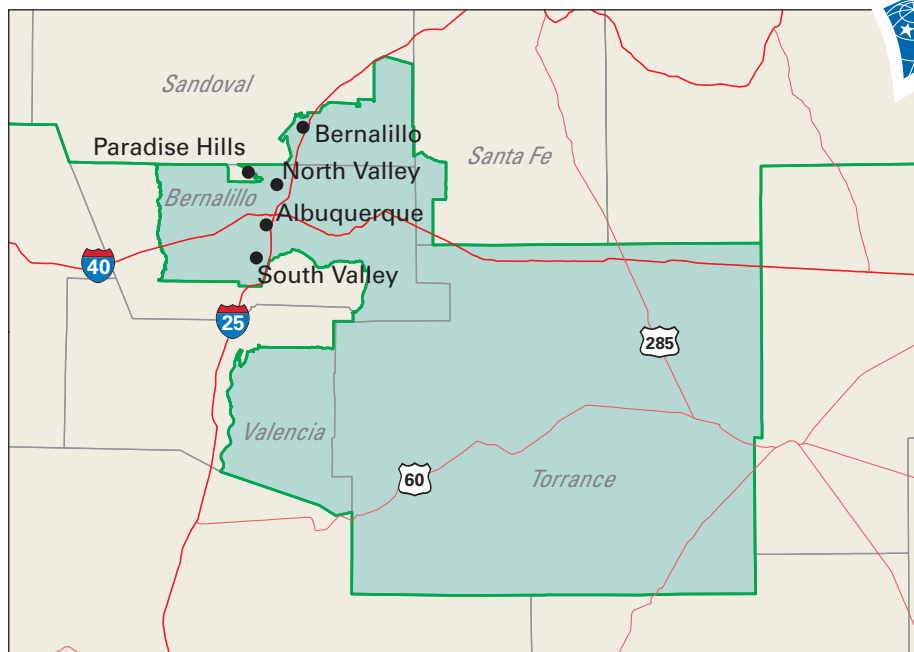

Congressional District 1

1 Congressional District

Torrance County

New Mexico (3 Districts)